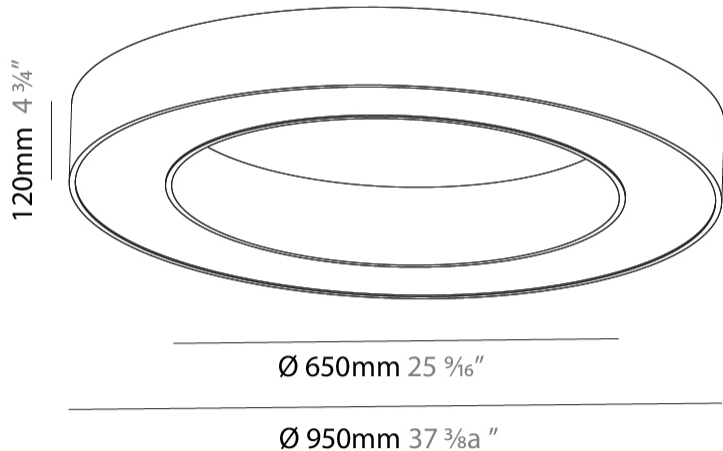

1. To build a product code in our configurator select the specify button on the base model # product page
2. To build a manual product code on this datasheet choose from the options listed below in blue font and add the suffix to the base model #

GENERAL

Series: Glorious
Subseries: Glorious
Brand: Prolicht
Division: Architectural
Mounting Type: Surface
Mounting Location: Ceiling
Subcategory: Ambient

PHYSICAL

Shape: Round
Diameter (mm): 950
Diameter (in): 37 ³/₈
Height (mm): 120
Height (in): 4 ³/₄
Light Distribution: Direct
Weight (kg): 8.94
Weight (lbs): 19.67
Diffuser: PMMA - Opal or Micro-Prism
Fixture Finish: SSR / BKV / CWI / CRY / HAB / LAG / UFT / ITA / RUA / RUR / MIC / FTG / MYG / TWT / LOD / PUS / FRO / FUP / KIA / POP / BLS / SPG / MEY / GOH / GUM / CHC / COM / ABZ / JAG / OBR / MOS / ROR
Fixture Material: Aluminum

ELECTRICAL

Lamp Type: LED (Zhaga Standard)
Input Wattage (W): 45
Total Output Wattage (W): 36 / 28.8 (3500K)
Dimming: Non-Dimming / Phase Dimming (120Vac only) / 0-10V Dimming
Driver Included: Yes
Driver Location: Integrated
Driver Type: Constant Current - 120 / 277Vac
Driver Class: Class 2
Input Voltage (V): 120 - 277
Constant Current (MA): 350 / 900 (3500K)

LED

Color Temperature (°K): 3000 / 3500 / 4000
Max. Delivered Lumen (lm): 4150 / 4302 / 4390
CRI: >80 CRI
Efficiency (%): 65
Lamp Life (hrs): 50000

OPTICAL

RATINGS AND CERTIFICATIONS

Certified By: Certified for North American Standards
IP rating: IP20